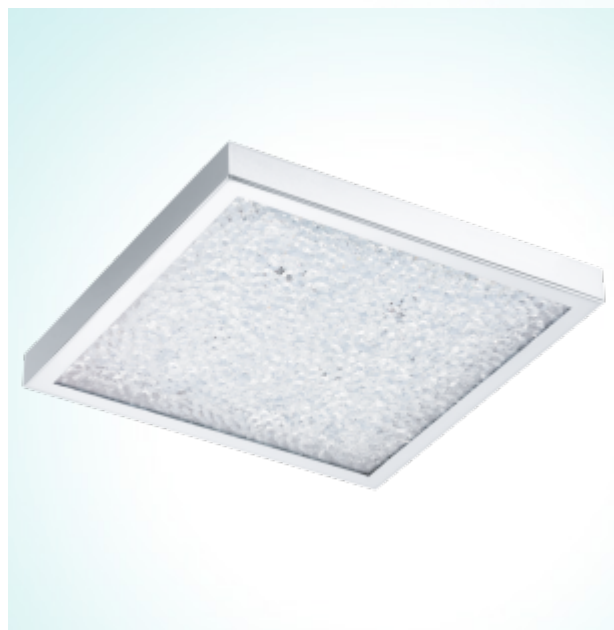

92781 CARDITO

General Information

Article:	92781
Lighting Type:	ceiling luminaire
Collection:	Avantgarde
EAN Code:	9002759927813

Dimensions

Depth:	365 mm
Width:	365 mm
Height:	75 mm
Weight:	5.569 kg

Illuminant

Socket:	LED
Illuminant:	LED
Delivery:	incl.
Wattage:	19W
Luminous Flux:	1550 lm
Luminous Colour:	3000K warm white
Average Lifetime:	25,000 h
Energy Efficiency:	A++ - A

Secondary Illuminant

Socket:	LED
Illuminant:	LED-RGB
Delivery:	incl.
Wattage:	4x 3W
Luminous Flux:	1550 lm
Average Lifetime:	25,000 h
Energy Efficiency:	A++ - A

Material & Colour

Enclosure Material:	steel
Enclosure Colour:	chrome
Glass / Shade Material:	glass, crystal
Glass / Shade Colour:	clear

Functionality

Battery:	incl.
Battery Type:	1 x CR2025
Colour-Changing:	yes

Technical Information

Protection Rating:	IP20
Protection Class:	2
Line Voltage:	220-240V,50/60Hz
Operation Voltage:	2V

LED